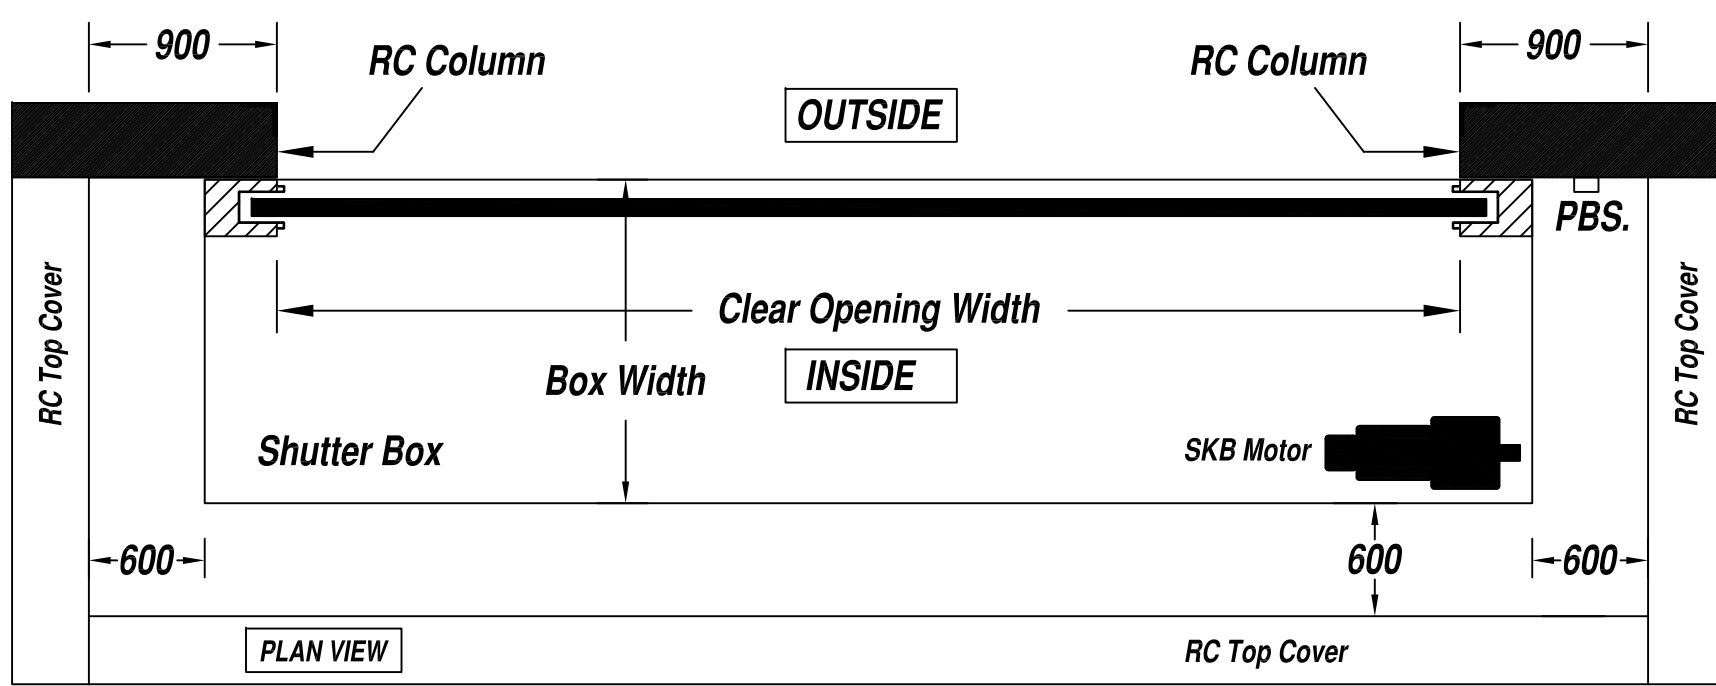

**PERIMETER OUTDOOR INSTALLATION
STANDARD DIMENSIONS**

Box Size

Clear Opening Height	Box Height	Box Width
2400mm	780mm	1400mm
3300mm	780mm	1700mm
4300mm	780mm	2000mm
5300mm	780mm	2300mm
6200mm	780mm	2600mm