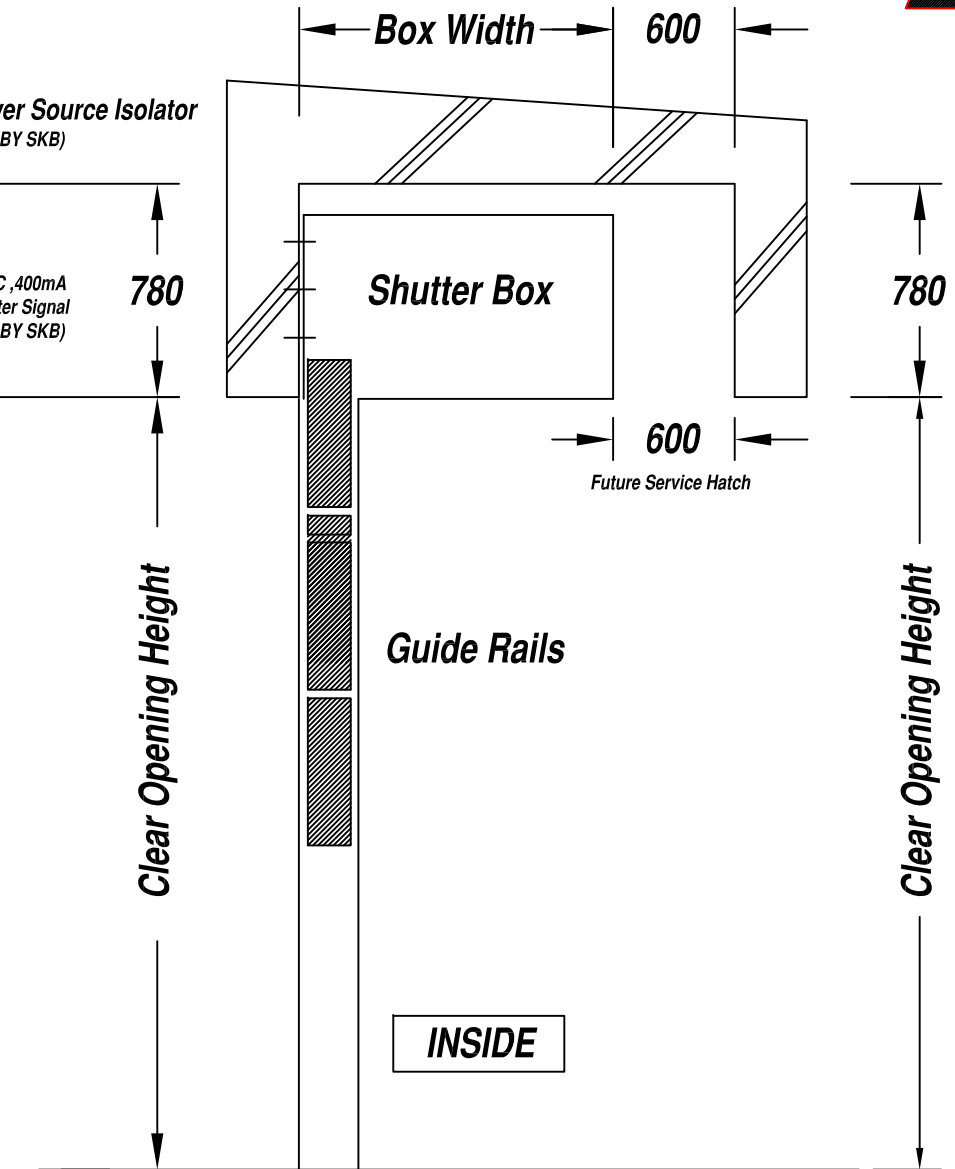

**PERIMETER OUTDOOR INSTALLATION
STANDARD DIMENSIONS**

Box Size

Clear Opening Height	Box Height	Box Width
2400mm	780mm	1400mm
3300mm	780mm	1700mm
4300mm	780mm	2000mm
5300mm	780mm	2300mm
6200mm	780mm	2600mm

Please consult SKB Technical Staff for Total Design Loading for the RC Structure Frame.