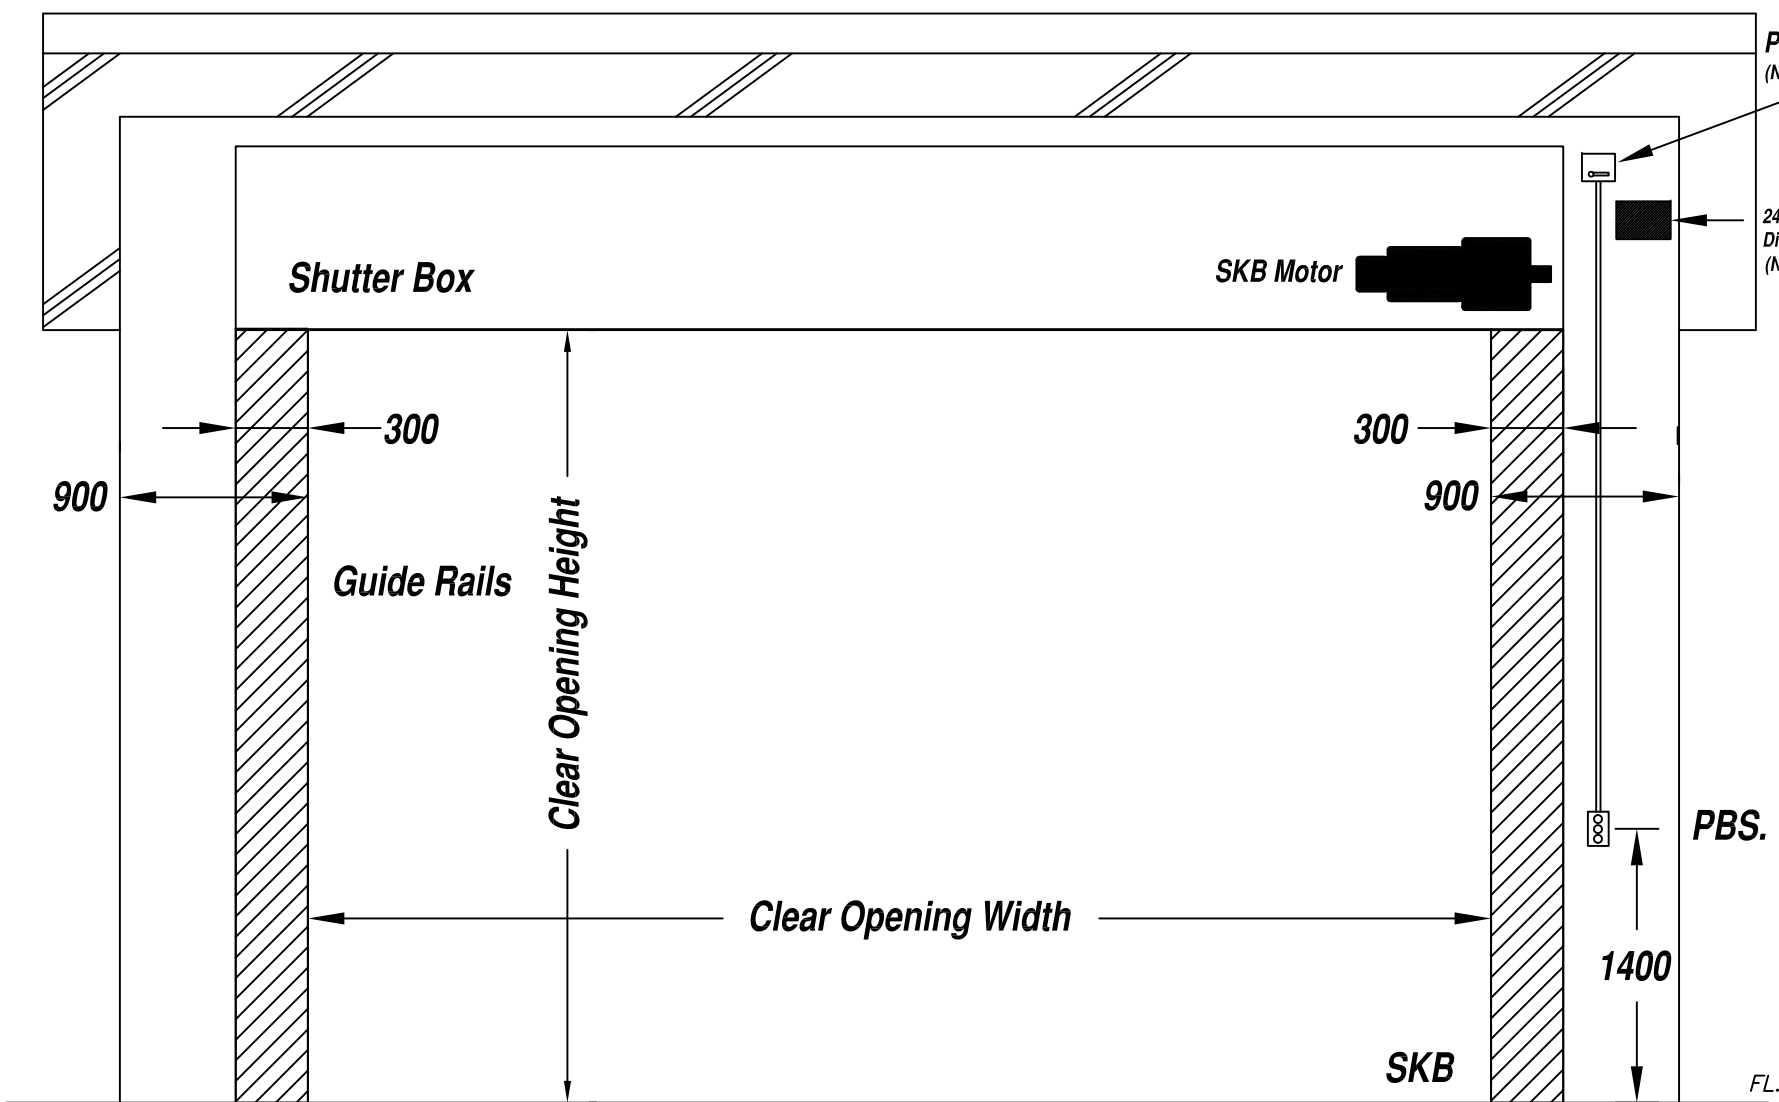

**PERIMETER OUTDOOR INSTALLATION
STANDARD DIMENSIONS**

Box Size

Clear Opening Height	Box Height	Box Width
2400mm	780mm	1400mm
3300mm	780mm	1700mm
4300mm	780mm	2000mm
5300mm	780mm	2300mm
6200mm	780mm	2600mm